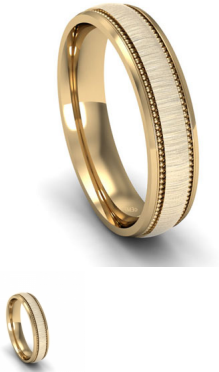

## MILLGRAIN STYLE WEDDING BAND 4mm wide

Rating: Not Rated Yet

[Ask a question about this product](#)

### Description

18ct yellow gold Court shape wedding ring 4mm wide

with millgrain edges and a mat center.

this ring also comes with a high polish center

This style ring has a gentle curved top

and a slight curve on the inside which makes putting on and taking off the ring easier

In width size 3mm, 4mm, 5mm, 6mm, 7mm, 8mm, 9mm, 10mm, 11mm, 12mm,

This ring is available in medium or heavy weight.